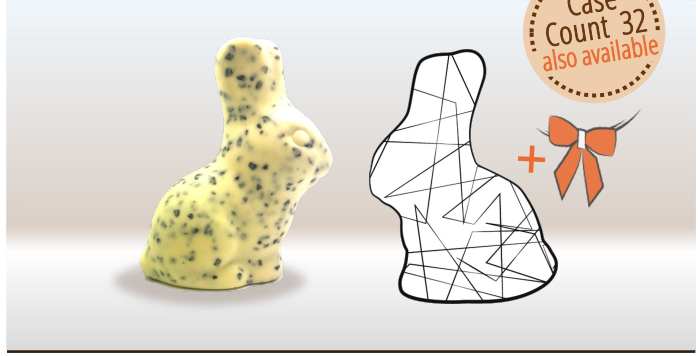

Berry Bunny Blueberry 115g

- ✿ **Easter Hollow Character: Berry Bunny Blueberry**
- ✿ Chocolate: White with Blueberry Flavour (can be changed as required by customer)
- ✿ Inclusions: Freeze Dried Blueberries
- ✿ Primary Packaging: Aluminium Foil/ Ribbon (optional)
- ✿ Mixed Case possible

Product Details	
Weight per CU:	115g
Approx. CU Dimensions (DxWxH) in cm:	11.5 x 5 x 14
Carton Dimensions (DxWxH) in cm:	40 x 30 x 15
Case Count / Cases per Pallet (EU/ CCG2):	16 / 80