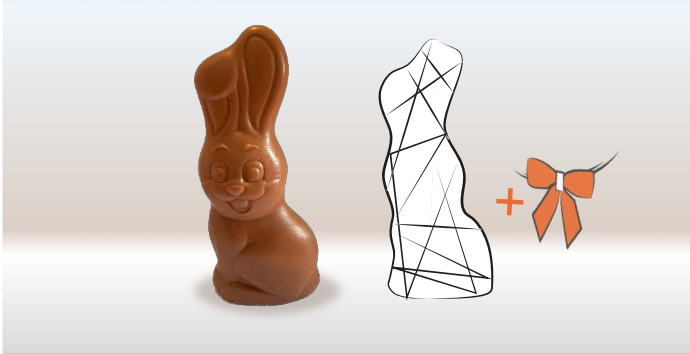

Smiling Bunny 130g

- ✿ **Easter Hollow Character: Smiling Bunny**
- ✿ Chocolate: Milk (can be changed as required by customer)
- ✿ Shell Inclusions can be added
- ✿ Primary Packaging: Aluminium Foil/ Ribbon (optional)
- ✿ Mixed Case possible

Product Details	
Weight per CU:	130g
Approx. CU Dimensions (DxWxH) in cm:	6.5 x 4 x 18
Carton Dimensions (DxWxH) in cm:	30 x 40 x 20.5
Case Count / Cases per Pallet (EU/ CCG2):	24 / 64