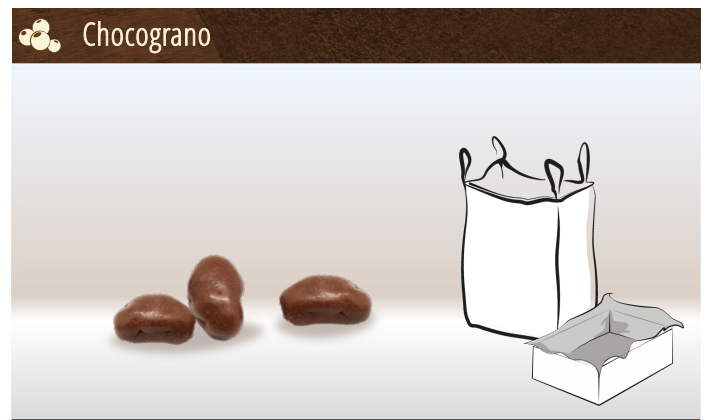

- ✿ Milk Chocolate Coated Mini Ovals
- ✿ Core: Wheat Extrude
- ✿ Chocolate: Milk (can be changed as required by customer)

Product Details	
Approx. Weight per Piece:	0.13g
Approx. Product Dimensions in cm:	0.8
Bulk Units:	12/15/25kg
Big Bag Units:	200/450/600kg