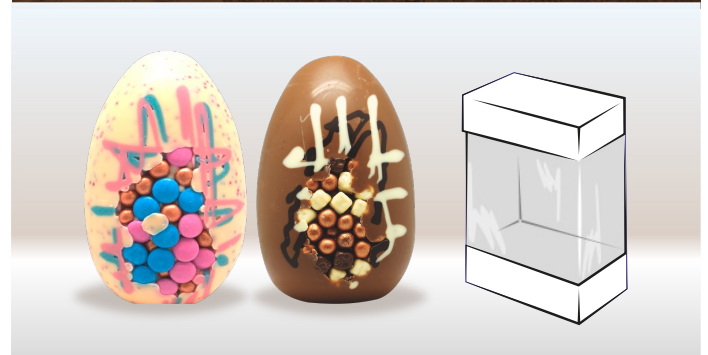

Supernova Egg 200g

- ✿ **Decorated Easter Hollow Egg: Supernova Egg**
- ✿ Chocolate: White/ Milk (can be changed as required by customer)
- ✿ Decorating Chocolates: White/ Dark / Coloured White
- ✿ Front Inclusions: Chocolate Coated Wafer Cubes, Chocolate Coated Crispy Rounds, Sugar Coated Chocolate Lentils, Fudge Cubes etc.
- ✿ Primary Packaging: Folding Box
- ✿ Mixed Case possible

Product Details	
Weight per CU:	200g
Approx. CU Dimensions (DxWxH) in cm:	9 x 9 x 13.5
Carton Dimensions (DxWxH) in cm:	37 x 25 x 18
Case Count / Cases per Pallet (EU/ CCG2):	6 / 81