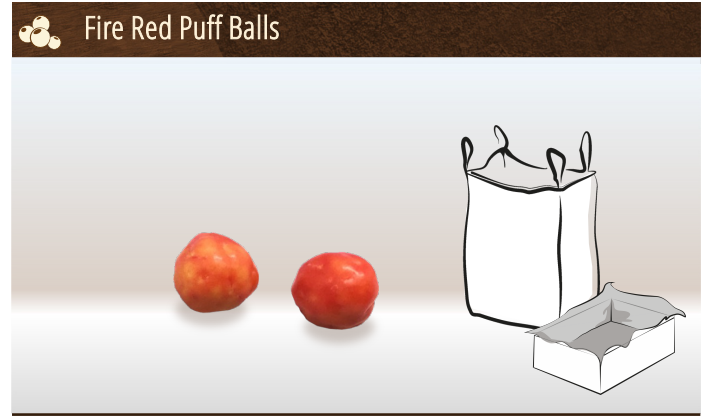

- ☼ **Chocolate Coated Crunchy Balls**
- ☼ Core: Round shaped Wheat Extrude
- ☼ Chocolate: Coloured White with Colouring Foodstuffs
- ☼ Surface: Marble Look
- ☼ Finish: Glazed

Product Details	
Approx. Weight per Piece:	0.3g
Approx. Product Dimensions in cm:	0.8
Bulk Units:	12/15/25kg
Big Bag Units:	200/450/600kg