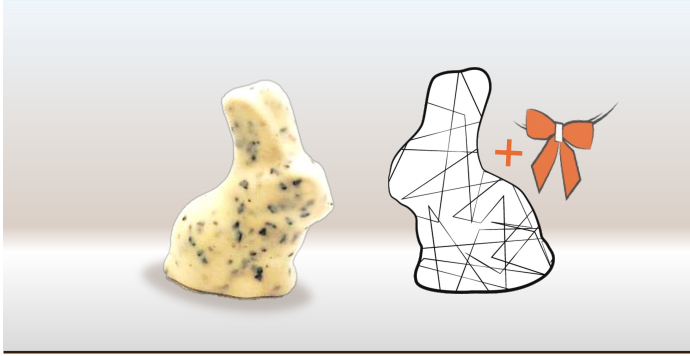

Berry Bunny Blueberry 55g

- ✿ **Easter Hollow Character: Berry Bunny Blueberry**
- ✿ Chocolate: White with Blueberry Flavour (can be changed as required by customer)
- ✿ Inclusions: Freeze Dried Blueberries
- ✿ Primary Packaging: Aluminium Foil/ Ribbon (optional)
- ✿ Mixed Cases possible

Product Details	
Weight per CU:	55g
Approx. CU Dimensions (DxWxH) in cm:	7.5 x 3.5 x 9.5
Carton Dimensions (DxWxH) in cm:	30 x 40 x 12
Case Count / Cases per Pallet (EU/ CCG2):	36 / 104