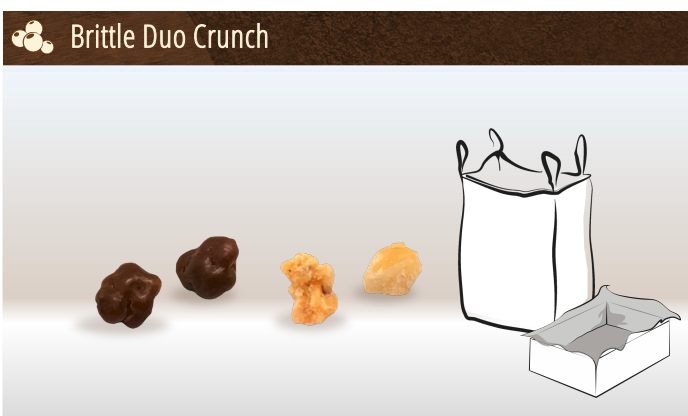

- ☼ **Brittle Duo Crunch: Plain and Chocolate Coated**
- ☼ Core: Hazelnut Brittle
- ☼ Chocolate: Milk
- ☼ Finish: Chocolate coated Pieces glazed

Product Details	
Approx. Weight per Piece:	0.1g
Approx. Product Dimensions in cm:	0.7
Bulk Units:	12/15/25kg
Big Bag Units:	200/450/600kg