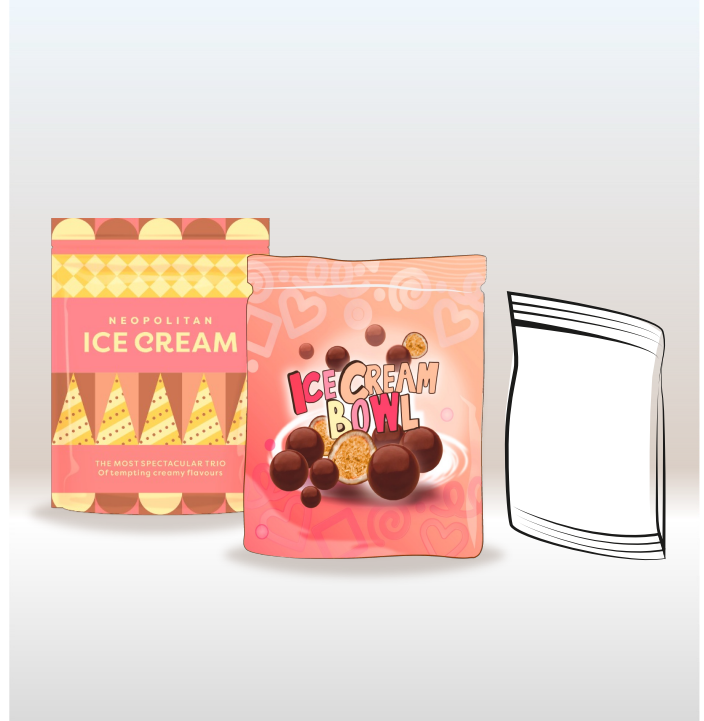

Product Details	
Weight per CU:	100g
Approx. CU Dimensions (DxWxH) in cm:	12.5 x 3 x 18
Carton Dimensions (DxWxH) in cm:	40 x 25.7 x 15
Case Count / Cases per Pallet (EU/ CCG2):	27/ 72