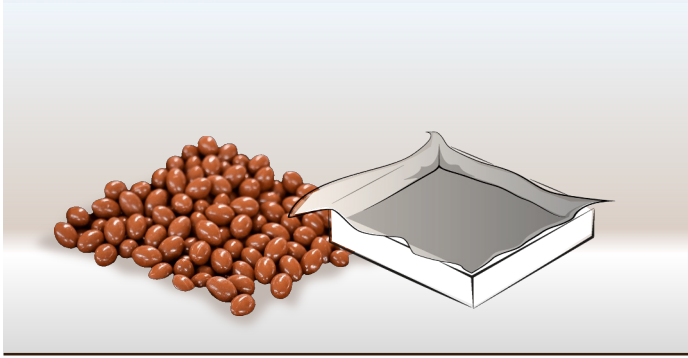

Milk Chocolate Eggs 20kg

- ✿ Easter Classic: Milk Chocolate Eggs in Bulk
- ✿ Chocolate: Milk (can be changed as required by customer)
- ✿ Finish: Glazed (optional)
- ✿ Bulk Packaging: Plastic Inlay, Carton

Product Details	
Weight per CU:	6g
Approx. CU Dimensions (DxWxH) in cm:	20kg
Carton Dimensions (DxWxH) in cm:	40 x 30 x 30
Case Count / Cases per Pallet (EU/ CCG2):	1 (Bulk) / 24