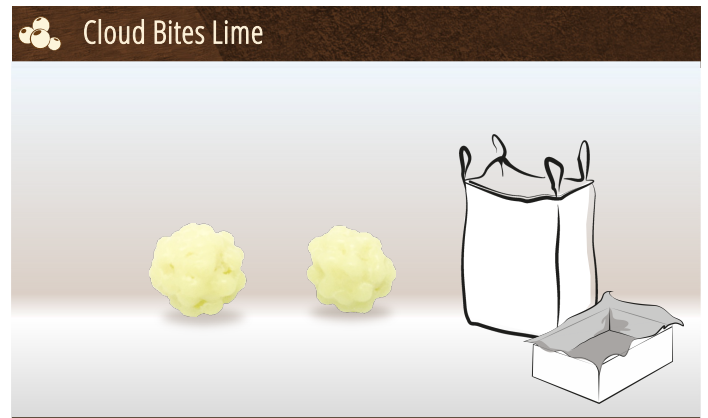

- ☼ **Chocolate Coated Cloud Bites**
- ☼ Core: Round shaped Wheat Extrude
- ☼ Chocolate: White with Lime Flavour
- ☼ Surface: Cloud Shape
- ☼ Finish: Glazed

Product Details	
Approx. Weight per Piece:	0.4g
Approx. Product Dimensions in cm:	0.8
Bulk Units:	12/15/25kg
Big Bag Units:	200/450/600kg