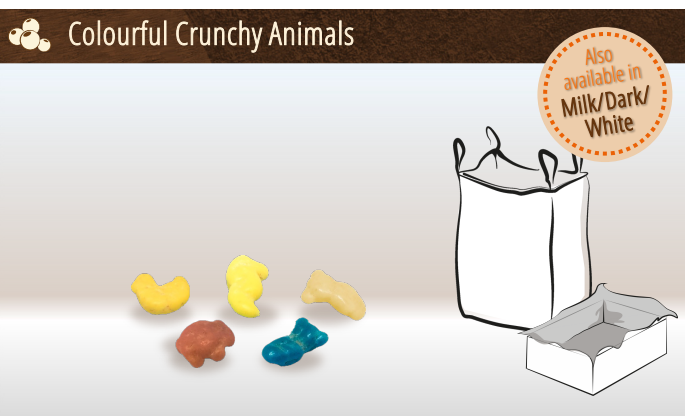

- ❁ Chocolate Coated Mini Animals
- ❁ Core: Animal shaped Wheat Extrude – Various Shapes available
- ❁ For Example: Duck, Fish, Seahorse, Turtle, Horse etc.
- ❁ Chocolate: Coloured White (Colouring Foodstuffs) with or without Flavours
- ❁ Finish: Glazed

Product Details	
Approx. Weight per Piece:	0.1g
Approx. Product Dimensions in cm:	1
Bulk Units:	12/15/25kg
Big Bag Units:	200/450/600kg