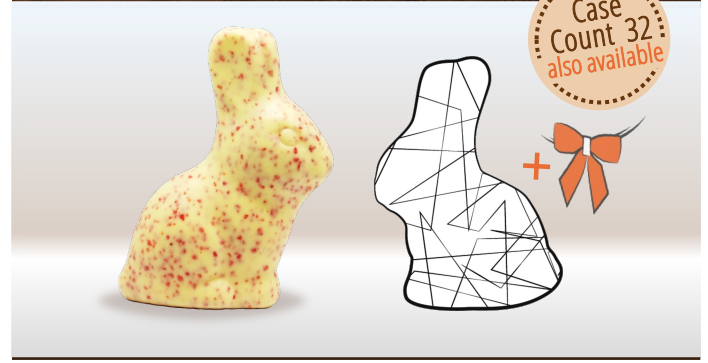

Berry Bunny Strawberry 115g

- ✿ **Easter Hollow Character: Berry Bunny Strawberry**
- ✿ Chocolate: White (can be changed as required by customer)
- ✿ Inclusions: Strawberry Granules
- ✿ Primary Packaging: Aluminium Foil/ Ribbon (optional)
- ✿ Mixed Case possible

Product Details	
Weight per CU:	115g
Approx. CU Dimensions (DxWxH) in cm:	11.5 x 5 x 14
Carton Dimensions (DxWxH) in cm:	40 x 30 x 15
Case Count / Cases per Pallet (EU/ CCG2):	16 / 80