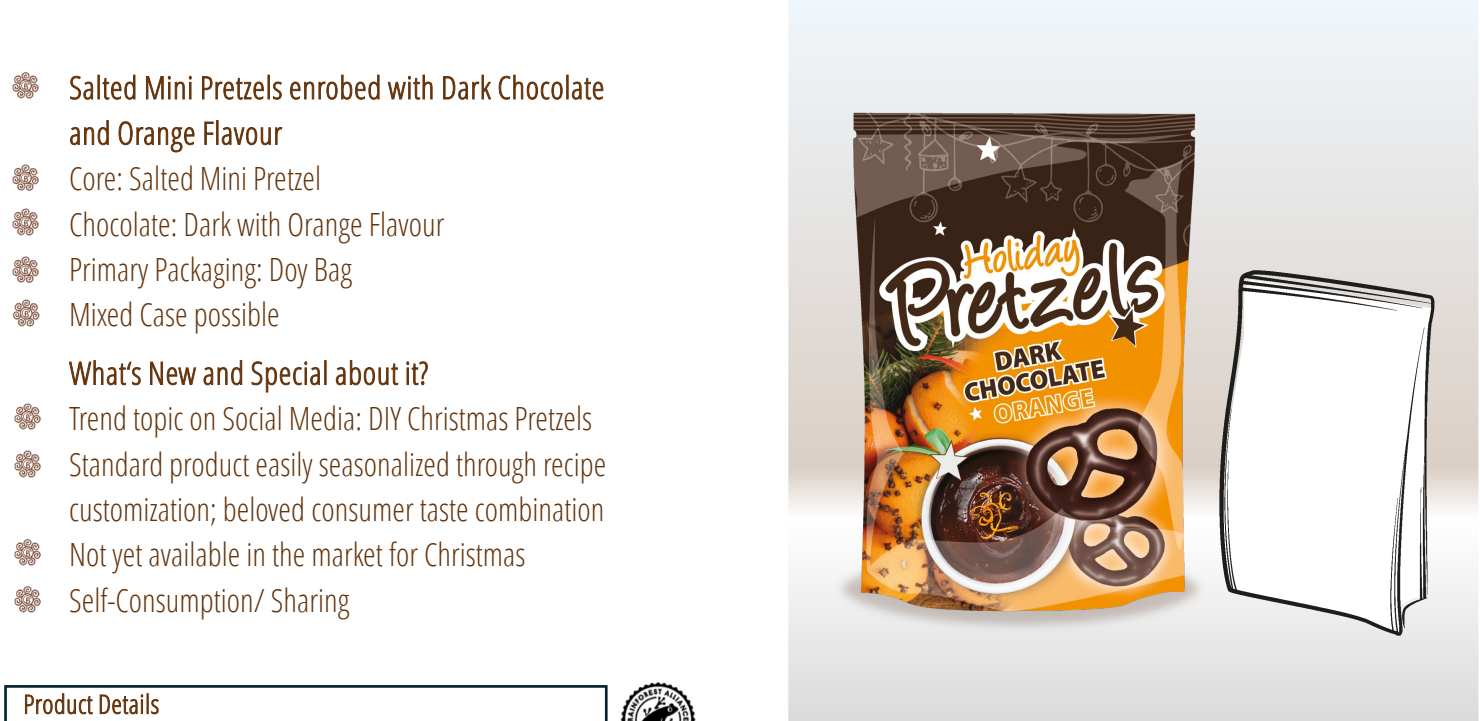

- ❁ Salted Mini Pretzels enrobed with Dark Chocolate and Orange Flavour
- ❁ Core: Salted Mini Pretzel
- ❁ Chocolate: Dark with Orange Flavour
- ❁ Primary Packaging: Doy Bag
- ❁ Mixed Case possible

What's New and Special about it?

- ❁ Trend topic on Social Media: DIY Christmas Pretzels
- ❁ Standard product easily seasonalized through recipe customization; beloved consumer taste combination
- ❁ Not yet available in the market for Christmas
- ❁ Self-Consumption/ Sharing

Product Details	
Weight per CU:	3g / 140g
Approx. CU Dimensions (DxWxH) in cm:	16.5 x 6 x 19
Carton Dimensions (DxWxH) in cm:	40 x 40 x 18.5
Case Count / Cases per Pallet (EU/ CCG2):	30 / 48