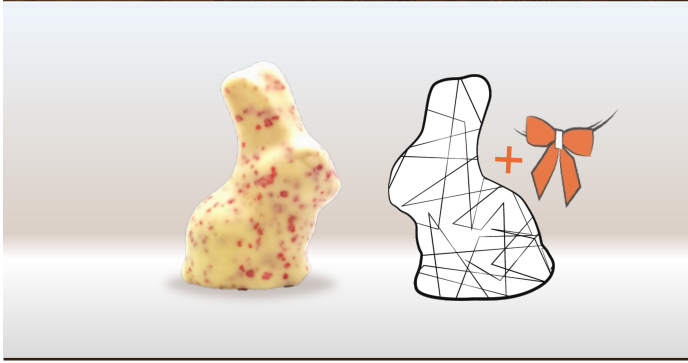

Berry Bunny Strawberry 55g

- ✿ **Easter Hollow Character: Berry Bunny Strawberry**
- ✿ Chocolate: White (can be changed as required by customer)
- ✿ Inclusions: Strawberry Granules
- ✿ Primary Packaging: Aluminium Foil/ Ribbon (optional)
- ✿ Mixed Case possible

Product Details	
Weight per CU:	55g
Approx. CU Dimensions (DxWxH) in cm:	7.5 x 3.5 x 9.5
Carton Dimensions (DxWxH) in cm:	30 x 40 x 12
Case Count / Cases per Pallet (EU/ CCG2):	36 / 104