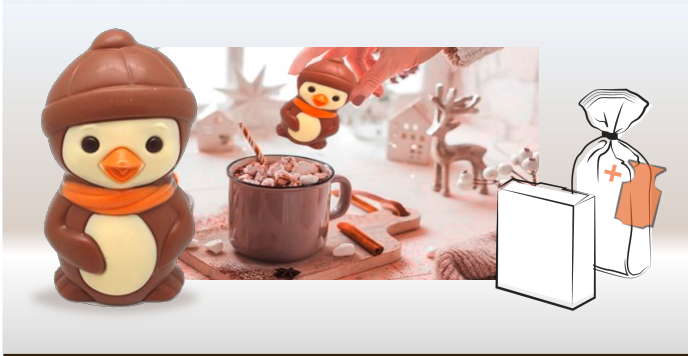

Melting Penguin 75g

- ❁ **Special Decorated Winter Hollow Character: Melting Penguin**
- ❁ Chocolate: Milk (can be changed as required by customer)
- ❁ Decorating Chocolate: White/ Coloured White/ Dark
- ❁ Inclusions: Marshmallows
- ❁ Primary Packaging: Folding Box/ Clip Bag (Gift Tag optional)

Product Details	
Weight per CU:	75g
Approx. CU Dimensions (DxWxH) in cm:	6 x 4.5 x 10.5
Carton Dimensions (DxWxH) in cm:	37 x 25 x 16
Case Count / Cases per Pallet (EU/ CCG2):	18 / 144