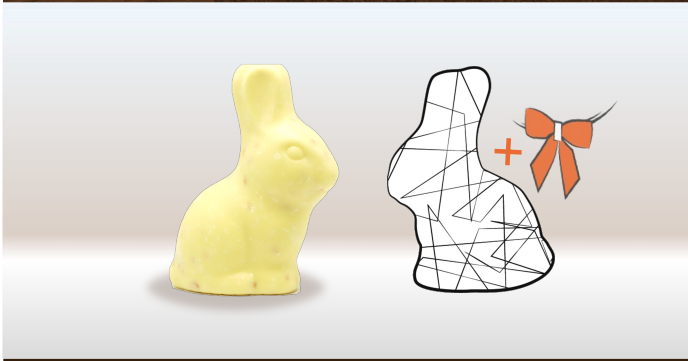

Coconut Almond Bunny 55g

- ✿ **Easter Hollow Character: Coconut Bunny**
- ✿ Chocolate: White (can be changed as required by customer)
- ✿ Inclusions: Coconut Flakes, Almond Pieces
- ✿ Primary Packaging: Aluminium Foil/ Ribbon (optional)
- ✿ Mixed Case possible

Product Details	
Weight per CU:	55g
Approx. CU Dimensions (DxWxH) in cm:	7.5 x 3.5 x 9.5
Carton Dimensions (DxWxH) in cm:	30 x 40 x 12
Case Count / Cases per Pallet (EU/ CCG2):	36 / 104