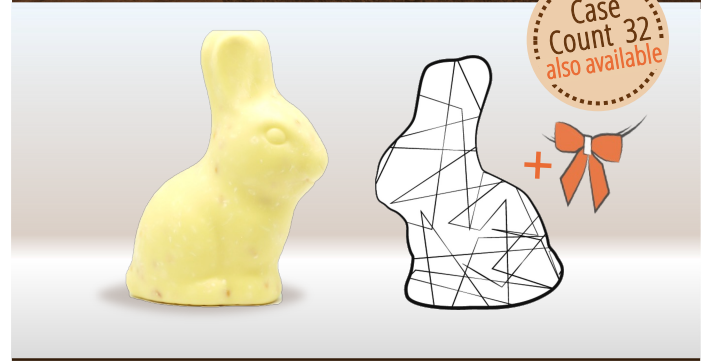

Coconut Almond Bunny 115g

- ✿ **Easter Hollow Character: Coconut Bunny**
- ✿ Chocolate: White (can be changed as required by customer)
- ✿ Inclusions: Coconut Flakes, Almond Pieces
- ✿ Primary Packaging: Aluminium Foil/ Ribbon (optional)
- ✿ Mixed Case possible

Product Details	
Weight per CU:	115g
Approx. CU Dimensions (DxWxH) in cm:	11.5 x 5 x 14
Carton Dimensions (DxWxH) in cm:	40 x 30 x 15
Case Count / Cases per Pallet (EU/ CCG2):	16 / 80