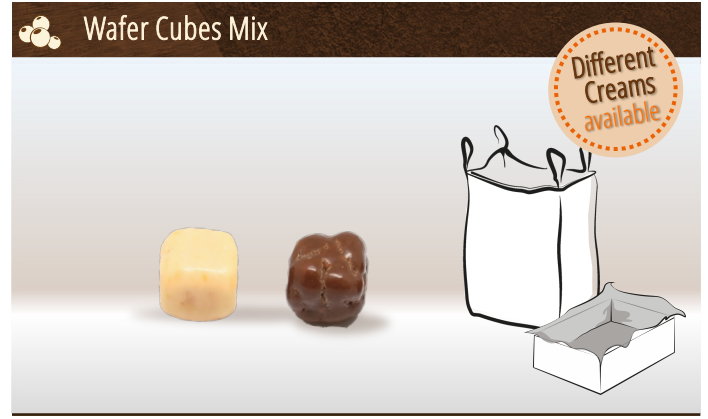

- ✿ Chocolate Coated Creamy Wafer Cubes
- ✿ Core: Milk Cream/ Hazelnut Cream/ Cocoa Cream filled Wafer Cubes
- ✿ Chocolate: White/ Milk Chocolate (can be changed as required by customer)

Product Details	
Approx. Weight per Piece:	0,6g
Approx. Product Dimensions in cm:	0.8
Bulk Units:	12/15/25kg
Big Bag Units:	200/450/600kg