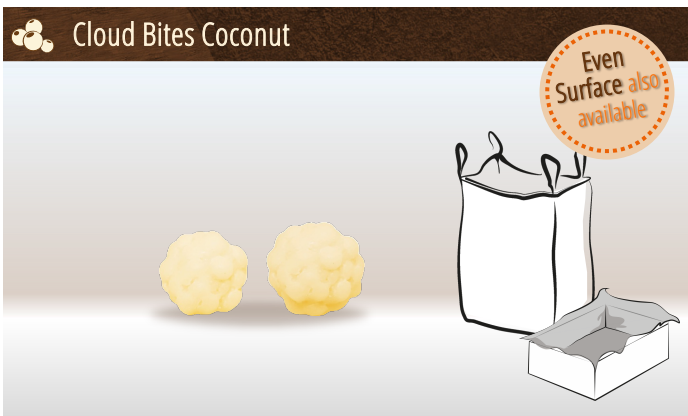

- ☼ **Chocolate Coated Coconut Cloud Bites**
- ☼ Core: Round shaped Wheat Extrude
- ☼ Chocolate: White with Coconut Flavour
- ☼ Surface: Cloud Shaped
- ☼ Finish: Chocolate coated Pieces glazed

Product Details	
Approx. Weight per Piece:	0.3g
Approx. Product Dimensions in cm:	0.8
Bulk Units:	12/15/25kg
Big Bag Units:	200/450/600kg