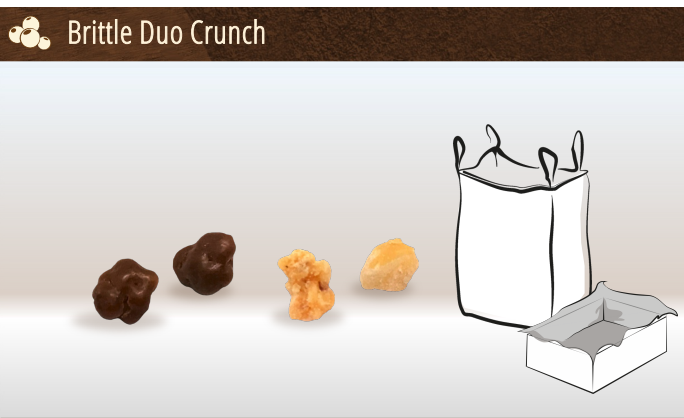

- ☼ **Brittle Duo Crunch: Plain and Chocolate Coated**
- ☼ Core: Hazelnut Brittle
- ☼ Chocolate: Milk
- ☼ Finish: Chocolate coated Pieces glazed

Product Details	
Approx. Weight per Piece:	0.1g
Approx. Product Dimensions in cm:	0.7
Bulk Units:	12/15/25kg
Big Bag Units:	200/450/600kg