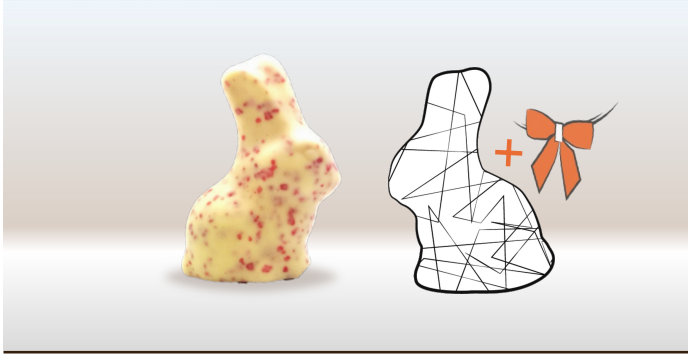

Berry Bunny Strawberry 55g

- ✿ **Easter Hollow Character: Berry Bunny Strawberry**
- ✿ Chocolate: White (can be changed as required by customer)
- ✿ Inclusions: Strawberry Granules
- ✿ Primary Packaging: Aluminium Foil/ Ribbon (optional)
- ✿ Mixed Case possible

Product Details	
Weight per CU:	55g
Approx. CU Dimensions (DxWxH) in cm:	7.5 x 3.5 x 9.5
Carton Dimensions (DxWxH) in cm:	30 x 40 x 12
Case Count / Cases per Pallet (EU/ CCG2):	36 / 104