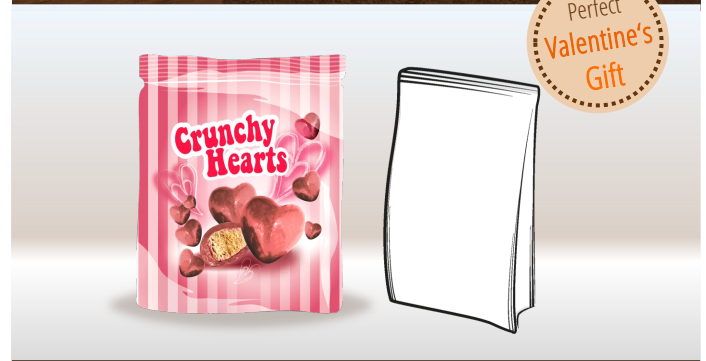

Crunchy Hearts 130g

- ❁ Chocolate Coated Crunchy Hearts
- ❁ Core: Spelt Extrude
- ❁ Chocolate: Coloured White, Strawberry Fruit Powder, Vanilla and Strawberry Flavour
- ❁ Finish: Glazed
- ❁ Primary Packaging: Doypack

Product Details	
Weight per CU:	130g
Approx. CU Dimensions (DxWxH) in cm:	14.5 x 6 x 19
Carton Dimensions (DxWxH) in cm:	40 x 25 x 19.5
Case Count / Cases per Pallet (EU/ CCG2):	18 / 72