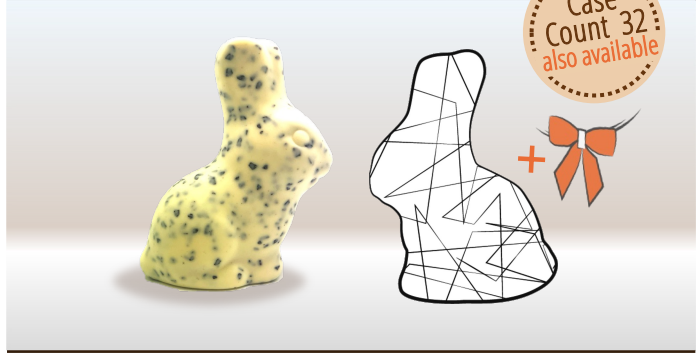

Berry Bunny Blueberry 115g

- ✿ **Easter Hollow Character: Berry Bunny Blueberry**
- ✿ Chocolate: White with Blueberry Flavour (can be changed as required by customer)
- ✿ Inclusions: Freeze Dried Blueberries
- ✿ Primary Packaging: Aluminium Foil/ Ribbon (optional)
- ✿ Mixed Case possible

Product Details	
Weight per CU:	115g
Approx. CU Dimensions (DxWxH) in cm:	11.5 x 5 x 14
Carton Dimensions (DxWxH) in cm:	40 x 30 x 15
Case Count / Cases per Pallet (EU/ CCG2):	16 / 80