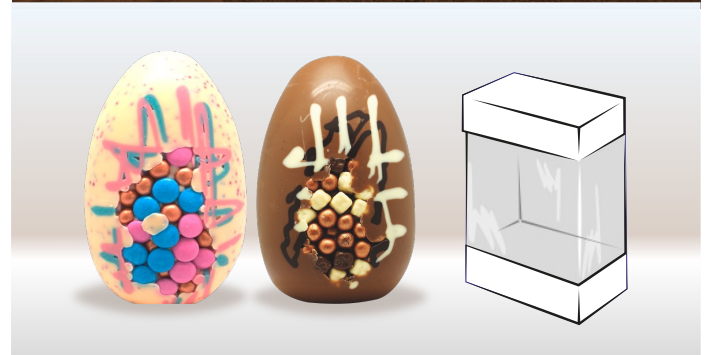

Supernova Egg 200g

- ✿ Decorated Easter Hollow Egg: Supernova Egg
- ✿ Chocolate: White/ Milk (can be changed as required by customer)
- ✿ Decorating Chocolates: White/ Dark / Coloured White
- ✿ Front Inclusions: Chocolate Coated Wafer Cubes, Chocolate Coated Crispy Rounds, Sugar Coated Chocolate Lentils, Fudge Cubes etc.
- ✿ Primary Packaging: Folding Box
- ✿ Mixed Case possible

Product Details	
Weight per CU:	200g
Approx. CU Dimensions (DxWxH) in cm:	9 x 9 x 13.5
Carton Dimensions (DxWxH) in cm:	37 x 25 x 18
Case Count / Cases per Pallet (EU/ CCG2):	6 / 81