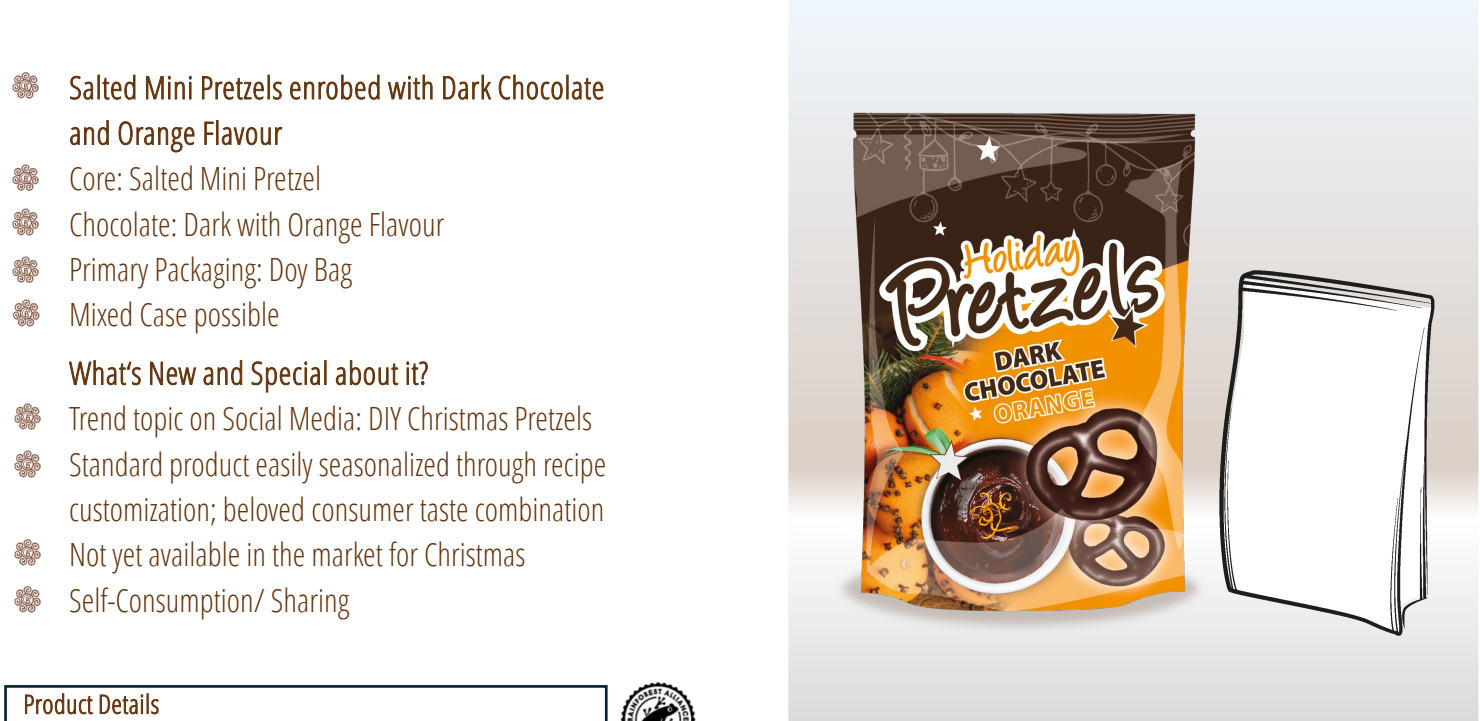

- ❁ Salted Mini Pretzels enrobed with Dark Chocolate and Orange Flavour
- ❁ Core: Salted Mini Pretzel
- ❁ Chocolate: Dark with Orange Flavour
- ❁ Primary Packaging: Doy Bag
- ❁ Mixed Case possible

What's New and Special about it?

- ❁ Trend topic on Social Media: DIY Christmas Pretzels
- ❁ Standard product easily seasonalized through recipe customization; beloved consumer taste combination
- ❁ Not yet available in the market for Christmas
- ❁ Self-Consumption/ Sharing

Product Details	
Weight per CU:	3g / 140g
Approx. CU Dimensions (DxWxH) in cm:	16.5 x 6 x 19
Carton Dimensions (DxWxH) in cm:	40 x 40 x 18.5
Case Count / Cases per Pallet (EU/ CCG2):	30 / 48