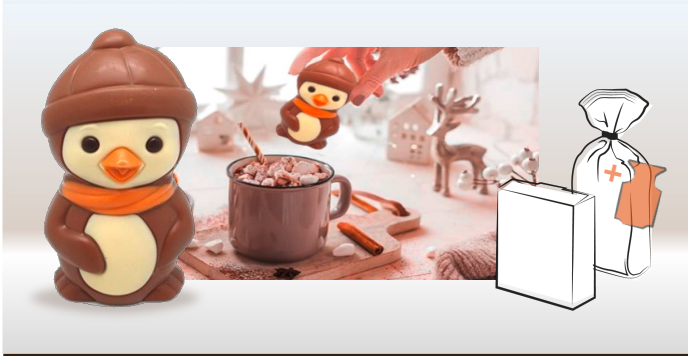

Melting Penguin 75g

- ❁ **Special Decorated Winter Hollow Character: Melting Penguin**
- ❁ Chocolate: Milk (can be changed as required by customer)
- ❁ Decorating Chocolate: White/ Coloured White/ Dark
- ❁ Inclusions: Marshmallows
- ❁ Primary Packaging: Folding Box/ Clip Bag (Gift Tag optional)

Product Details	
Weight per CU:	75g
Approx. CU Dimensions (DxWxH) in cm:	6 x 4.5 x 10.5
Carton Dimensions (DxWxH) in cm:	37 x 25 x 16
Case Count / Cases per Pallet (EU/ CCG2):	18 / 144