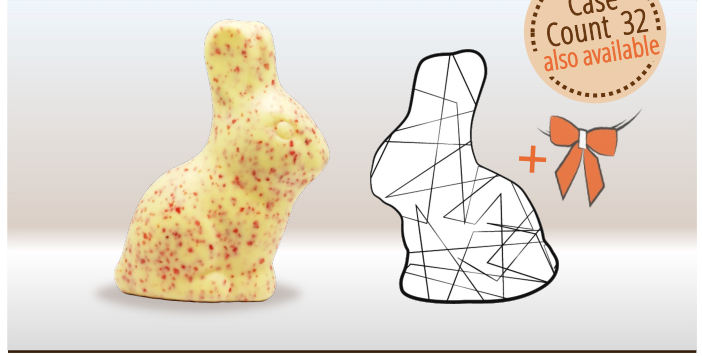

Berry Bunny Strawberry 115g

- ✿ **Easter Hollow Character: Berry Bunny Strawberry**
- ✿ Chocolate: White (can be changed as required by customer)
- ✿ Inclusions: Strawberry Granules
- ✿ Primary Packaging: Aluminium Foil/ Ribbon (optional)
- ✿ Mixed Case possible

Product Details	
Weight per CU:	115g
Approx. CU Dimensions (DxWxH) in cm:	11.5 x 5 x 14
Carton Dimensions (DxWxH) in cm:	40 x 30 x 15
Case Count / Cases per Pallet (EU/ CCG2):	16 / 80