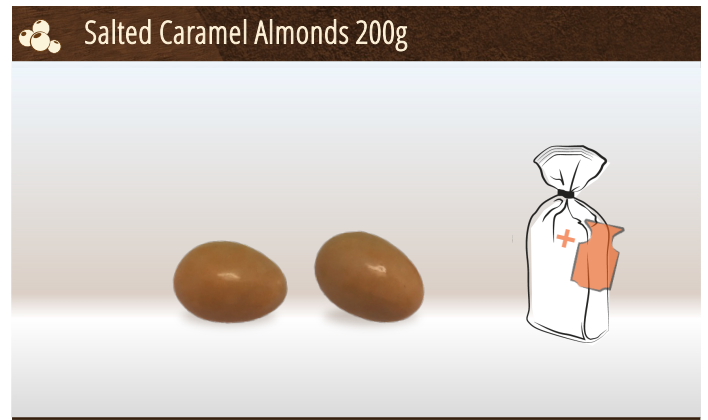

- ✿ **Chocolate Coated Almonds Salted Caramely Style**
- ✿ Core: Almond
- ✿ Chocolate: White, Milk with Caramel Flavour and Salt
- ✿ Finish: Glazed
- ✿ Primary Packaging: Clip Bag (Gift Tag optional)

Product Details	
Weight per CU:	200g
Approx. CU Dimensions (DxWxH) in cm:	5 x 6.5 x 21
Carton Dimensions (DxWxH) in cm:	40 x 30 x 18
Case Count / Cases per Pallet (EU/ CCG2):	32 / 72