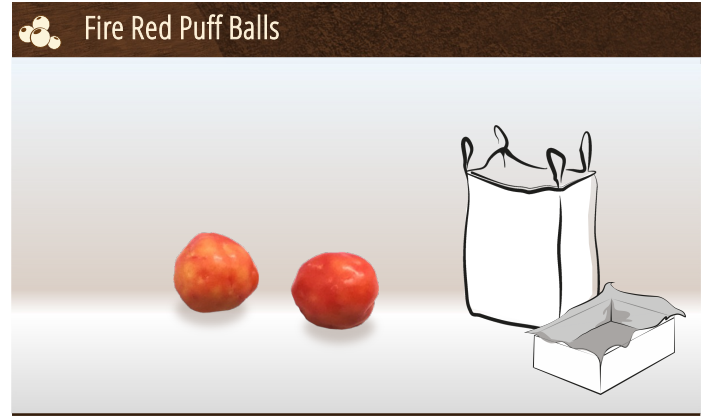

- ☼ **Chocolate Coated Crunchy Balls**
- ☼ Core: Round shaped Wheat Extrude
- ☼ Chocolate: Coloured White with Colouring Foodstuffs
- ☼ Surface: Marble Look
- ☼ Finish: Glazed

Product Details	
Approx. Weight per Piece:	0.3g
Approx. Product Dimensions in cm:	0.8
Bulk Units:	12/15/25kg
Big Bag Units:	200/450/600kg