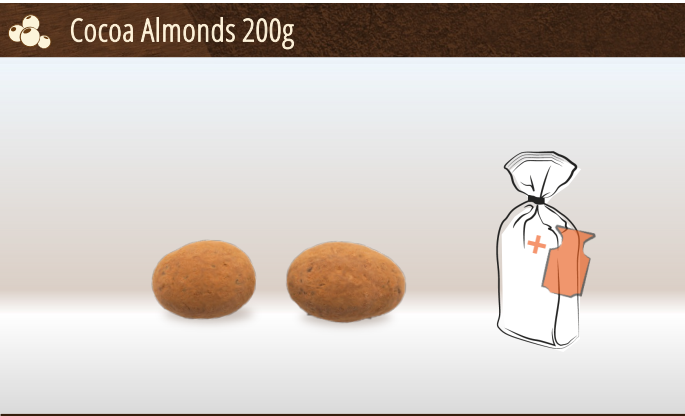

- ✿ **Chocolate Coated Almonds with Cocoa Powder**
- ✿ Core: Almond
- ✿ Chocolate: Milk
- ✿ Finish: Cocoa Powder
- ✿ Primary Packaging: Clip Bag (Gift Tag optional)

Product Details	
Weight per CU:	200g
Approx. CU Dimensions (DxWxH) in cm:	5 x 6.5 x 21
Carton Dimensions (DxWxH) in cm:	40 x 30 x 18
Case Count / Cases per Pallet (EU/ CCG2):	32 / 72