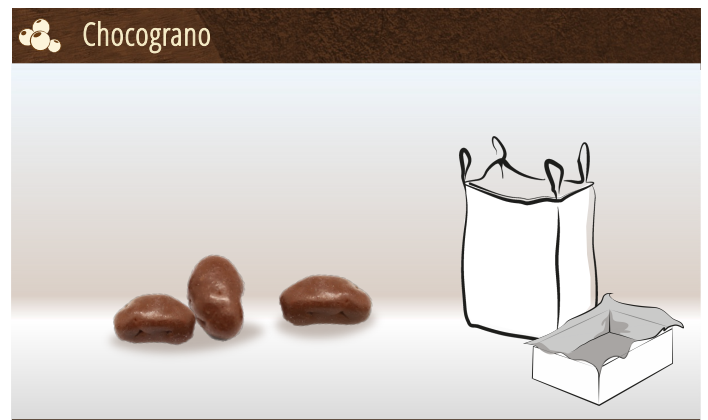

- ✿ Milk Chocolate Coated Mini Ovals
- ✿ Core: Wheat Extrude
- ✿ Chocolate: Milk (can be changed as required by customer)

Product Details	
Approx. Weight per Piece:	0.13g
Approx. Product Dimensions in cm:	0.8
Bulk Units:	12/15/25kg
Big Bag Units:	200/450/600kg