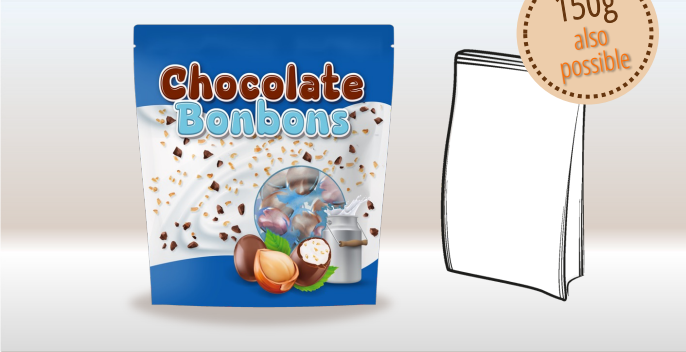

Milk Chocolate Bonbons 200g

- ✿ Filled Milk Chocolate Bonbons
- ✿ Chocolate: Milk
- ✿ Filling: Milk Cream, Hazelnut Paste and Hazelnut Pieces
- ✿ Finish: Glazed
- ✿ Packaging: Double Twist, Doy Bag
- ✿ Mixed Case with White Bonbons possible

Product Details	
Weight per CU:	6g / 200g
Approx. CU Dimensions (DxWxH) in cm:	18 x 6 x 19
Carton Dimensions (DxWxH) in cm:	37 x 28 x 18
Case Count / Cases per Pallet (EU/ CCG2):	18 / 72