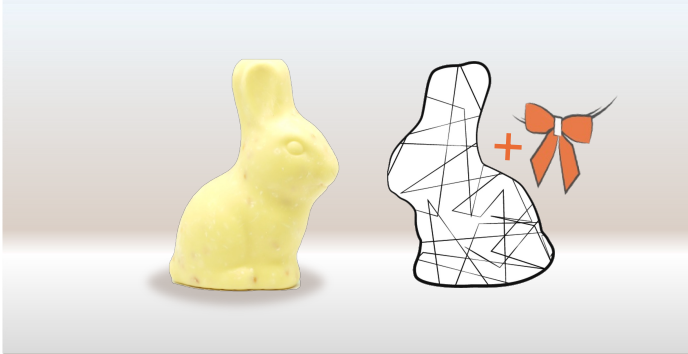

Coconut Almond Bunny 55g

- ✿ **Easter Hollow Character: Coconut Bunny**
- ✿ Chocolate: White (can be changed as required by customer)
- ✿ Inclusions: Coconut Flakes, Almond Pieces
- ✿ Primary Packaging: Aluminium Foil/ Ribbon (optional)
- ✿ Mixed Case possible

Product Details	
Weight per CU:	55g
Approx. CU Dimensions (DxWxH) in cm:	7.5 x 3.5 x 9.5
Carton Dimensions (DxWxH) in cm:	30 x 40 x 12
Case Count / Cases per Pallet (EU/ CCG2):	36 / 104