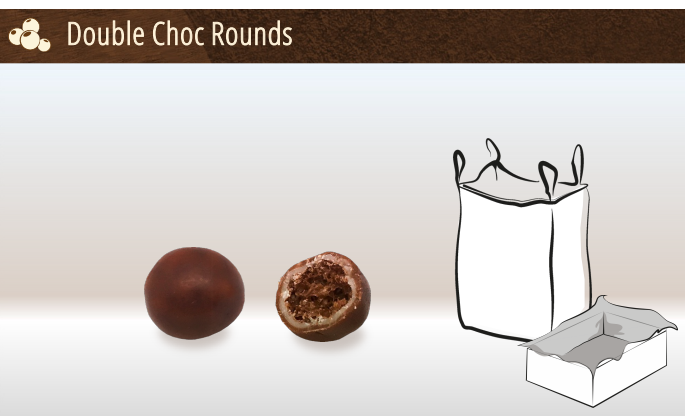

- ☼ **Double Chocolate Coated Crunchy Rounds**
- ☼ Core: Round shaped Cocoa Cereal Extrude
- ☼ Chocolate: Two Layers – Milk/ White
- ☼ Finish: Glazed

Product Details	
Approx. Weight per Piece:	0.6g
Approx. Product Dimensions in cm:	0.8
Bulk Units:	12/15/25kg
Big Bag Units:	200/450/600kg