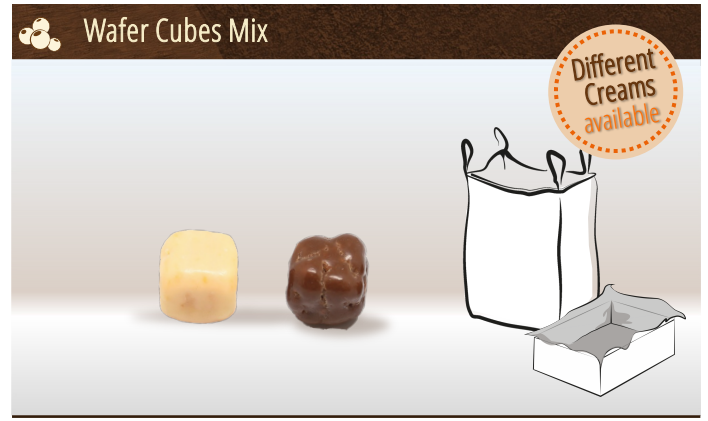

- ✿ Chocolate Coated Creamy Wafer Cubes
- ✿ Core: Milk Cream/ Hazelnut Cream/ Cocoa Cream filled Wafer Cubes
- ✿ Chocolate: White/ Milk Chocolate (can be changed as required by customer)

Product Details	
Approx. Weight per Piece:	0,6g
Approx. Product Dimensions in cm:	0.8
Bulk Units:	12/15/25kg
Big Bag Units:	200/450/600kg