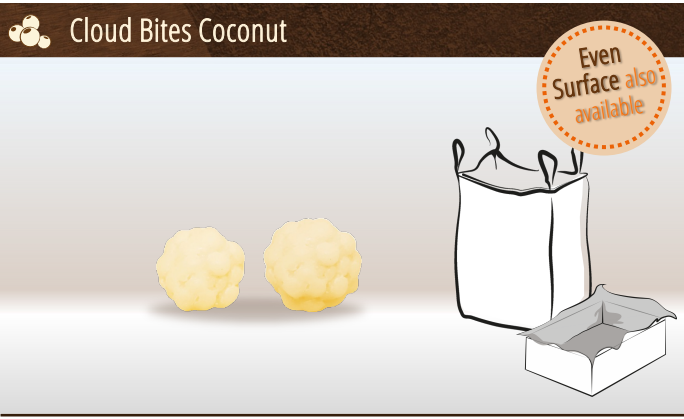

- ☼ **Chocolate Coated Coconut Cloud Bites**
- ☼ Core: Round shaped Wheat Extrude
- ☼ Chocolate: White with Coconut Flavour
- ☼ Surface: Cloud Shaped
- ☼ Finish: Chocolate coated Pieces glazed

Product Details	
Approx. Weight per Piece:	0.3g
Approx. Product Dimensions in cm:	0.8
Bulk Units:	12/15/25kg
Big Bag Units:	200/450/600kg