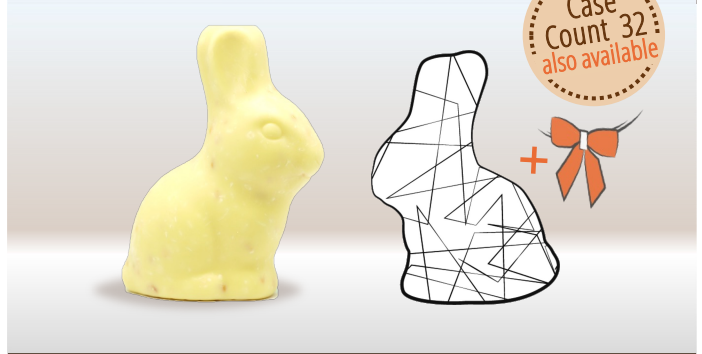

Coconut Almond Bunny 115g

- ✿ **Easter Hollow Character: Coconut Bunny**
- ✿ Chocolate: White (can be changed as required by customer)
- ✿ Inclusions: Coconut Flakes, Almond Pieces
- ✿ Primary Packaging: Aluminium Foil/ Ribbon (optional)
- ✿ Mixed Case possible

Product Details	
Weight per CU:	115g
Approx. CU Dimensions (DxWxH) in cm:	11.5 x 5 x 14
Carton Dimensions (DxWxH) in cm:	40 x 30 x 15
Case Count / Cases per Pallet (EU/ CCG2):	16 / 80