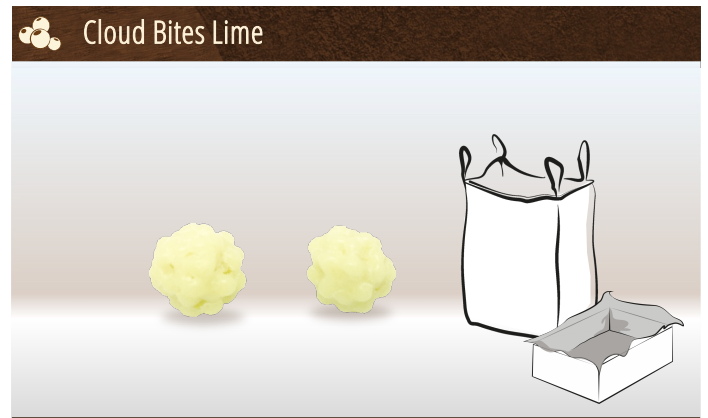

- ☼ **Chocolate Coated Cloud Bites**
- ☼ Core: Round shaped Wheat Extrude
- ☼ Chocolate: White with Lime Flavour
- ☼ Surface: Cloud Shape
- ☼ Finish: Glazed

Product Details	
Approx. Weight per Piece:	0.4g
Approx. Product Dimensions in cm:	0.8
Bulk Units:	12/15/25kg
Big Bag Units:	200/450/600kg