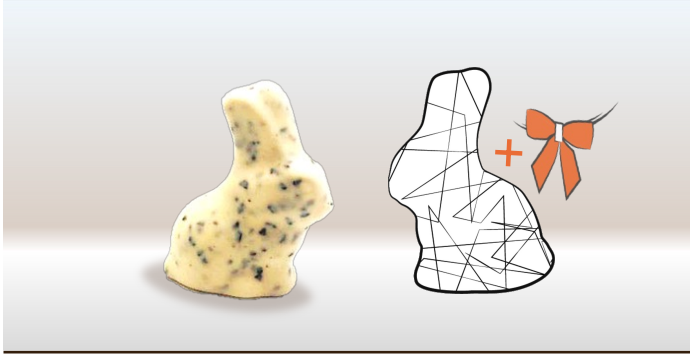

Berry Bunny Blueberry 55g

- ✿ **Easter Hollow Character: Berry Bunny Blueberry**
- ✿ Chocolate: White with Blueberry Flavour (can be changed as required by customer)
- ✿ Inclusions: Freeze Dried Blueberries
- ✿ Primary Packaging: Aluminium Foil/ Ribbon (optional)
- ✿ Mixed Cases possible

Product Details	
Weight per CU:	55g
Approx. CU Dimensions (DxWxH) in cm:	7.5 x 3.5 x 9.5
Carton Dimensions (DxWxH) in cm:	30 x 40 x 12
Case Count / Cases per Pallet (EU/ CCG2):	36 / 104