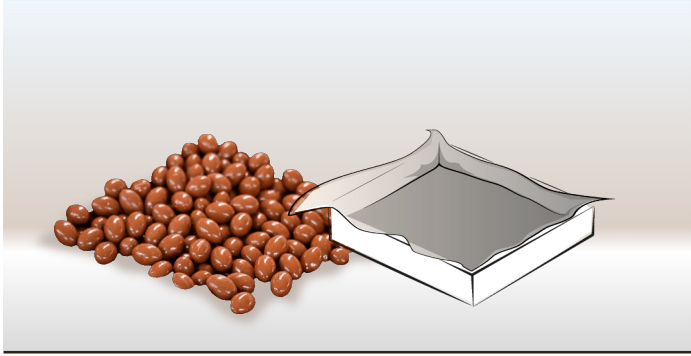

Milk Chocolate Eggs 20kg

- ✿ Easter Classic: Milk Chocolate Eggs in Bulk
- ✿ Chocolate: Milk (can be changed as required by customer)
- ✿ Finish: Glazed (optional)
- ✿ Bulk Packaging: Plastic Inlay, Carton

Product Details	
Weight per CU:	6g
Approx. CU Dimensions (DxWxH) in cm:	20kg
Carton Dimensions (DxWxH) in cm:	40 x 30 x 30
Case Count / Cases per Pallet (EU/ CCG2):	1 (Bulk) / 24