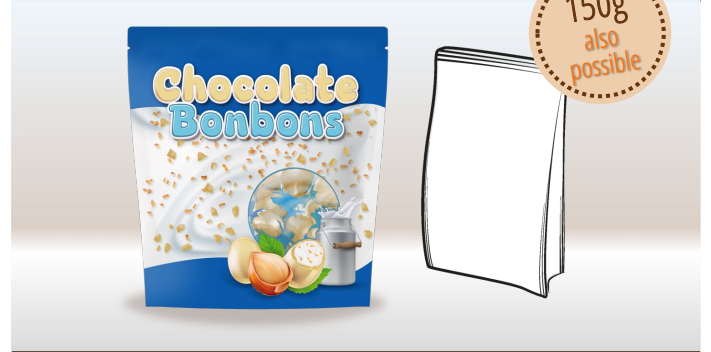

White Chocolate Bonbons 200g

- ✿ Filled White Chocolate Bonbons
- ✿ Chocolate: White
- ✿ Filling: Milk Cream, Hazelnut Paste and Hazelnut Pieces
- ✿ Finish: Glazed
- ✿ Packaging: Double Twist, Doy Bag
- ✿ Mixed Case with Milk Bonbons possible

Product Details	
Weight per CU:	6g / 200g
Approx. CU Dimensions (DxWxH) in cm:	18 x 6 x 19
Carton Dimensions (DxWxH) in cm:	37 x 28 x 18
Case Count / Cases per Pallet (EU/ CCG2):	18 / 72